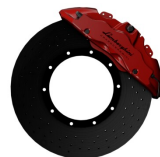

Forged alloy monolock wheels characterized by a superlight five spokes design, matt black finishing with anodized black central locking device including the Lamborghini crest. Front: 8.5J x 20 (ET42) with 245/30 R20 tyres, Rear: 11J x 20 (ET40) with 305/30 R20 tyre.

Rims

Loge Forged 20"

Loge Forged 20" Matt Black With Black Bolt

Brake & Calipers

Carbon Ceramic Brakes & Caliper
Colors
Red Caliper

TRANSPARENT ENGINE BONNET

Your Engine Area

Top View