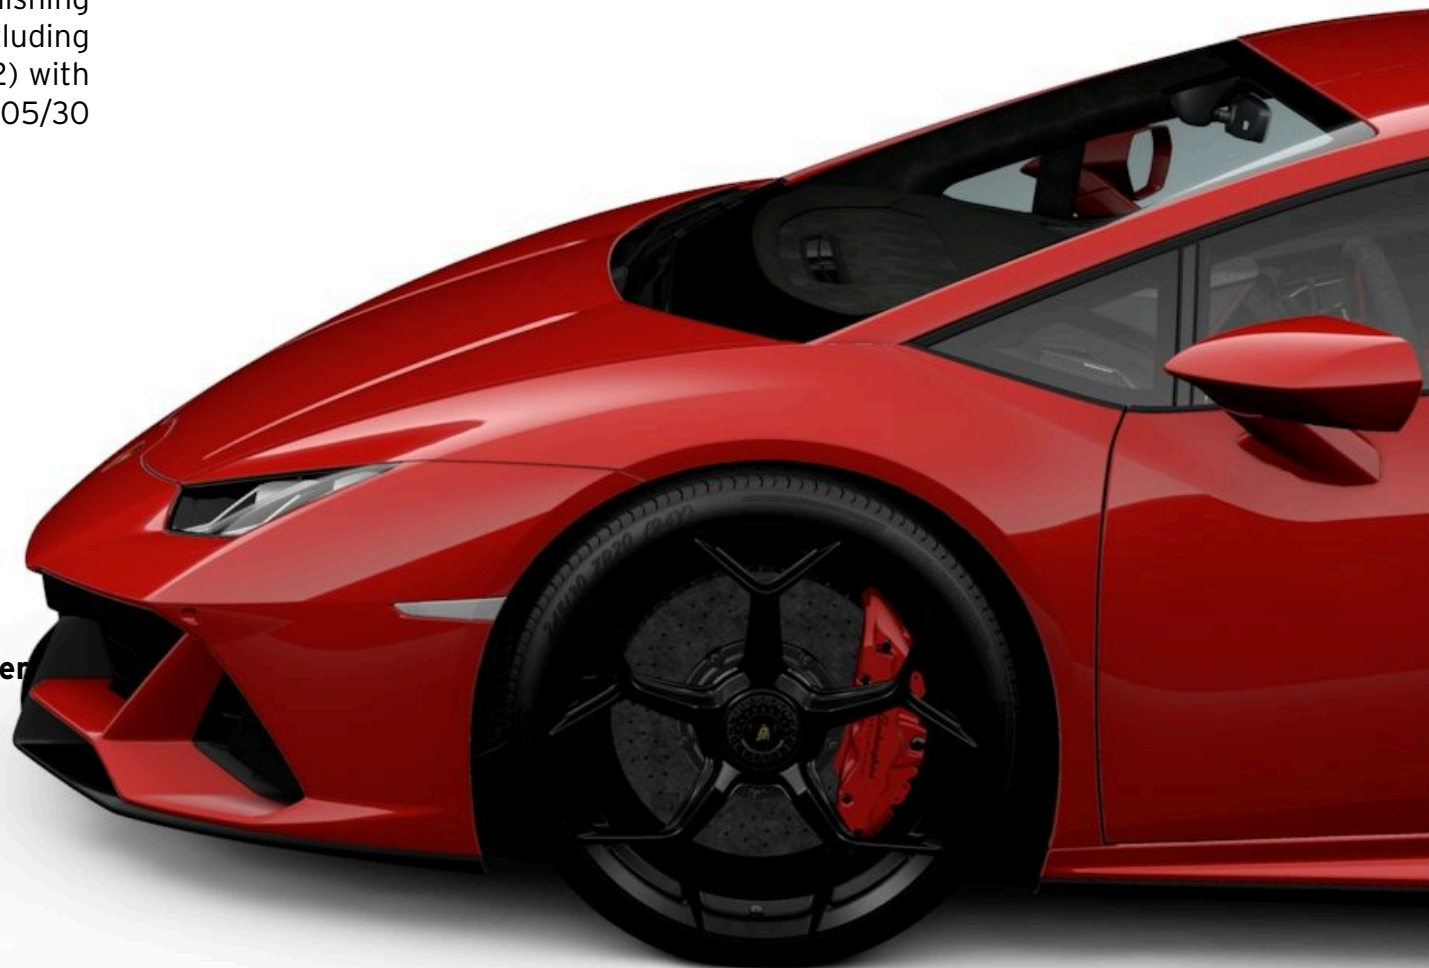

LOGE FORGED 20"

Your Rims

Forged alloy monolock wheels characterized by a superlight five spokes design, matt black finishing with anodized black central locking device including the Lamborghini crest. Front: 8.5J x 20 (ET42) with 245/30 R20 tyres, Rear: 11J x 20 (ET40) with 305/30 R20 tyre.

Rims

Loge Forged 20"

Loge Forged 20" Matt Black With Black Bolt

Brake & Calipers

Carbon Ceramic Brakes & Caliper
Colors
Red Caliper