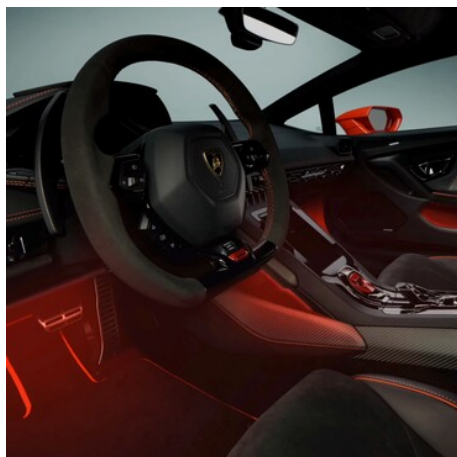

HURACAN EVO

YOUR NEW LAMBORGHINI

HURACÁN EVO

The Huracán EVO is the natural evolution of the Lamborghini V10 super sports car, based on the prowess and performance of the Huracán Performante and incorporating next-generation vehicle dynamic control, aerodynamics and human-machine interface.

YOUR CONFIGURATION CODE: **ADLX9G**

HURACÁN EVO

The Huracán EVO is the natural evolution of the Lamborghini V10 super sports car, based on the prowess and performance of the Huracán Performante and incorporating next-generation vehicle dynamic control, aerodynamics and human-machine interface. The Huracán EVO is the first application of predictive logic on vehicle dynamics control: fully-integrated Lamborghini Vehicle Dynamics System (LDVI) combined with four-wheel drive, four-wheel steering for redefined parameters of responsiveness, agility and easiness to drive. The new design has been developed mainly for improved aerodynamics hugely increasing downforce and efficiency. The V10 engine with 640 hp and 600 Nm of torque is coupled to a super sport exhaust system with high-positioned tail pipes that emphasize the naturally aspirated engine sound. The up to date infotainment system features a 8,4" touch-screen with multi gesture control and advanced connectivity. The completely renewed colour and trim range, new options as Carbon Skin and Ambient light and Ad Personam additional customization give the chance to every Huracán EVO customer to create a tailored configuration following his own taste.

Forged Composites

Big Forged Composites Package

Equipment

Equipment

Lamborghini Sensorum®

EQUIPMENTS & OPTIONS

Rear View Camera

Ambient Light Package